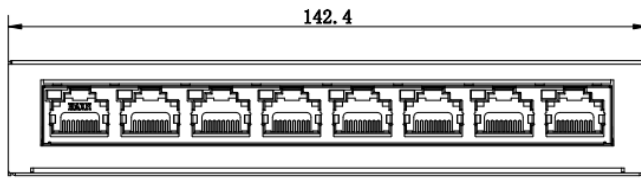

▪ Dimension (Unit: mm)

Headquarters

No.555 Qianmo Road, Binjiang District,
Hangzhou 310051, China
T +86-571-8807-5998
www.hikvision.com

Follow us on social media to get the latest product and solution information.

Hikvision

HikvisionHQ

HikvisionHQ

Hikvision_Global

Hikvision
Corporate Channel

hikvisionhq