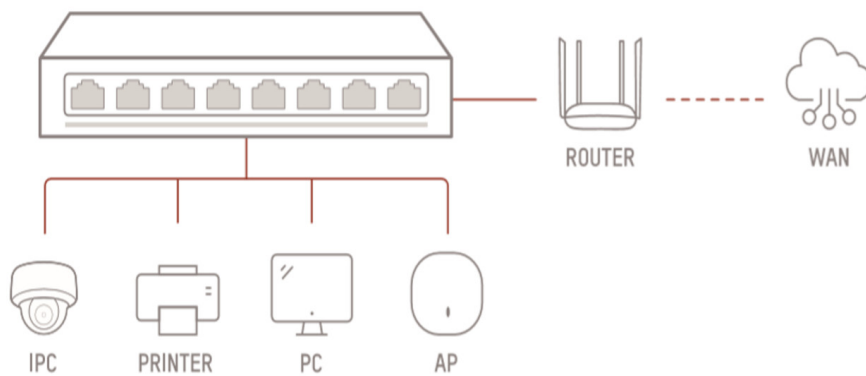

DS-3E0108-O
8-Port Fast Ethernet Switch

DS-3E0108-O provides eight 10/100 Mbps Ethernet ports which support line speed forwarding. With simple and mini exquisite body, the switch is plug and play and easy to use, suitable for home, school, dormitory, office, small monitoring and other simple network environments.

- 8 × 10/100 Mbps RJ45 Port
- Easy Plug-and-Play Installation
- Desk- and Wall-Mounting
- Rugged Metal Case, Exquisite and Beautiful Design

▪ Specification

Model		DS-3E0108-O
General	Shell	Metal material, fan-free design
	Net Weight	0.2 kg (0.441 lb)
	Gross Weight	0.35 kg (0.77 lb)
	Dimensions (W × H × D)	142.4 mm × 25.6 mm × 53.1 mm (5.606" × 1.007" × 2.09")
	Operating Temperature	0 °C to 40 °C (32 °F to 104 °F)
	Storage Temperature	-40 °C to 85 °C (-40 °F to 185 °F)
	Operating Humidity	5% to 95% (no condensation)
	Relative Humidity	5% to 95% (no condensation)
	Power Supply	5 V DC, 1 A
	Max. Power Consumption	5 W
	Power Consumption in Idle	< 5 W
	Surge Protection	2 kV
	Network Parameters	Ports
MAC Address Table		2 K
Switching Capacity		1.6 Gbps
Packet Forwarding Rate		1.19 Mpps
Internal Cache		0.768 Mbits
Approval	EMC	FCC (47 CFR Part 15, Subpart B),CE-EMC (EN 55032: 2015+A11: 2020, EN IEC 61000-3-2: 2019, EN 61000-3-3: 2013+A1: 2019, EN 50130-4: 2011+A1: 2014, EN 55035: 2017+A11: 2020),IC (ICES-003: Issue 7:2020)
	Safety	UL (UL 60950-1),CB (AMD1:2009, AMD2:2013, IEC 62368-1: 2014 (Second Edition), CE-LVD (EN 62368-1: 2014+A11: 2017)
	Chemistry	CE-RoHS (2011/65/EU),WEEE (2012/19/EU),Reach (Regulation (EC) No.1907/2006)

▪ Available Model

DS-3E0108-O

▪ **Typical Application**

▪ **Physical Interface**

Front Panel

Rear Panel

No.	Indicator/Port
1	LINK/ACT Indicator
2	10/100 Mbps RJ45 Port
3	PWR Indicator
4	Grounding Terminal
5	Power Supply