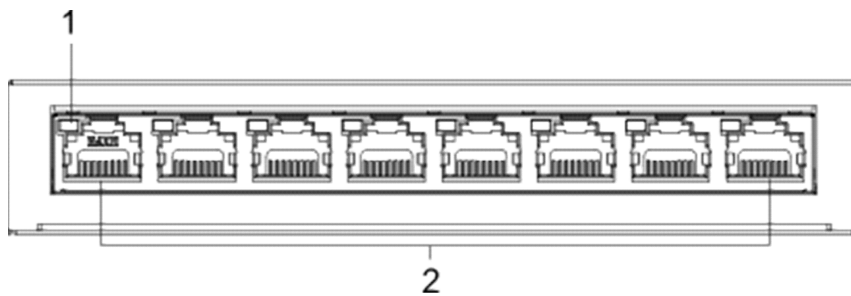

- 8 × 10/100 Mbps RJ45 Port
- Easy Plug-and-Play Installation
- Desk- and Wall-Mounting
- Rugged Metal Case, Exquisite and Beautiful Design

▪ Specification

Model		DS-3E0108-O
General	Shell	Metal material, fan-free design
	Net Weight	0.2 kg (0.441 lb)
	Gross Weight	0.35 kg (0.77 lb)
	Dimensions (W × H × D)	142.4 mm × 25.6 mm × 53.1 mm (5.606" × 1.007" × 2.09")
	Operating Temperature	0 °C to 40 °C (32 °F to 104 °F)
	Storage Temperature	-40 °C to 85 °C (-40 °F to 185 °F)
	Operating Humidity	5% to 95% (no condensation)
	Relative Humidity	5% to 95% (no condensation)
	Power Supply	5 V DC, 1 A
	Max. Power Consumption	5 W
	Power Consumption in Idle	< 5 W
	Surge Protection	2 kV
	Network Parameters	Ports
MAC Address Table		2 K
Switching Capacity		1.6 Gbps
Packet Forwarding Rate		1.19 Mpps
Internal Cache		0.768 Mbits
Approval	EMC	FCC (47 CFR Part 15, Subpart B),CE-EMC (EN 55032: 2015+A11: 2020, EN IEC 61000-3-2: 2019, EN 61000-3-3: 2013+A1: 2019, EN 50130-4: 2011+A1: 2014, EN 55035: 2017+A11: 2020),IC (ICES-003: Issue 7:2020)
	Safety	UL (UL 60950-1),CB (AMD1:2009, AMD2:2013, IEC 62368-1: 2014 (Second Edition), CE-LVD (EN 62368-1: 2014+A11: 2017)
	Chemistry	CE-RoHS (2011/65/EU),WEEE (2012/19/EU),Reach (Regulation (EC) No.1907/2006)

▪ Available Model

DS-3E0108-O

▪ **Typical Application**

▪ **Physical Interface**

Front Panel

Rear Panel

No.	Indicator/Port
1	LINK/ACT Indicator
2	10/100 Mbps RJ45 Port
3	PWR Indicator
4	Grounding Terminal
5	Power Supply

▪ Dimension (Unit: mm)

Headquarters

No.555 Qianmo Road, Binjiang District,
Hangzhou 310051, China
T +86-571-8807-5998
www.hikvision.com

Follow us on social media to get the latest product and solution information.