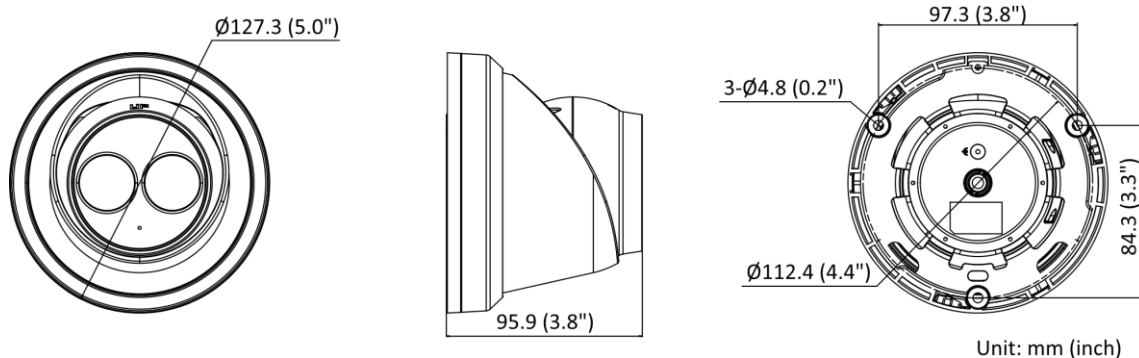

Moderate protection	Hikvision products at this level are equipped for use in areas with moderate anti-corrosion demands. Typical application scenarios include coastal areas about 2 kilometers (1.24 miles) away from coastlines, as well as areas affected by acid rain.
No specific protection	Hikvision products at this level are equipped for use in areas where no specific anti-corrosion protection is needed.

▪ **Available Model**

DS-2CD3323G2-IU(2.8mm)

DS-2CD3323G2-IU(4mm)

DS-2CD3323G2-IU(6mm)

▪ **Dimension**