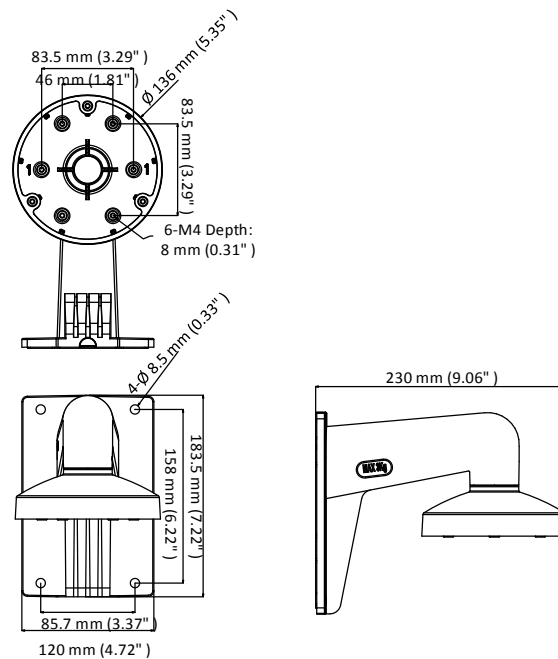

## DS-1273ZJ-135(Black)

Wall Mount

### Features

- Aluminum alloy with surface spray treatment
- Internal cable routing design
- Cap design facilitates installation

### Dimension

### Parameter

Model	DS-1273ZJ-135(Black)
Parameters	Wall Mount
Appearance	Black
Material	Aluminum Alloy
Dimension	120 mm × 183.5 mm × 230 mm (4.72" × 7.22" × 9.06")
Weight	870 g (1.92 lb.)